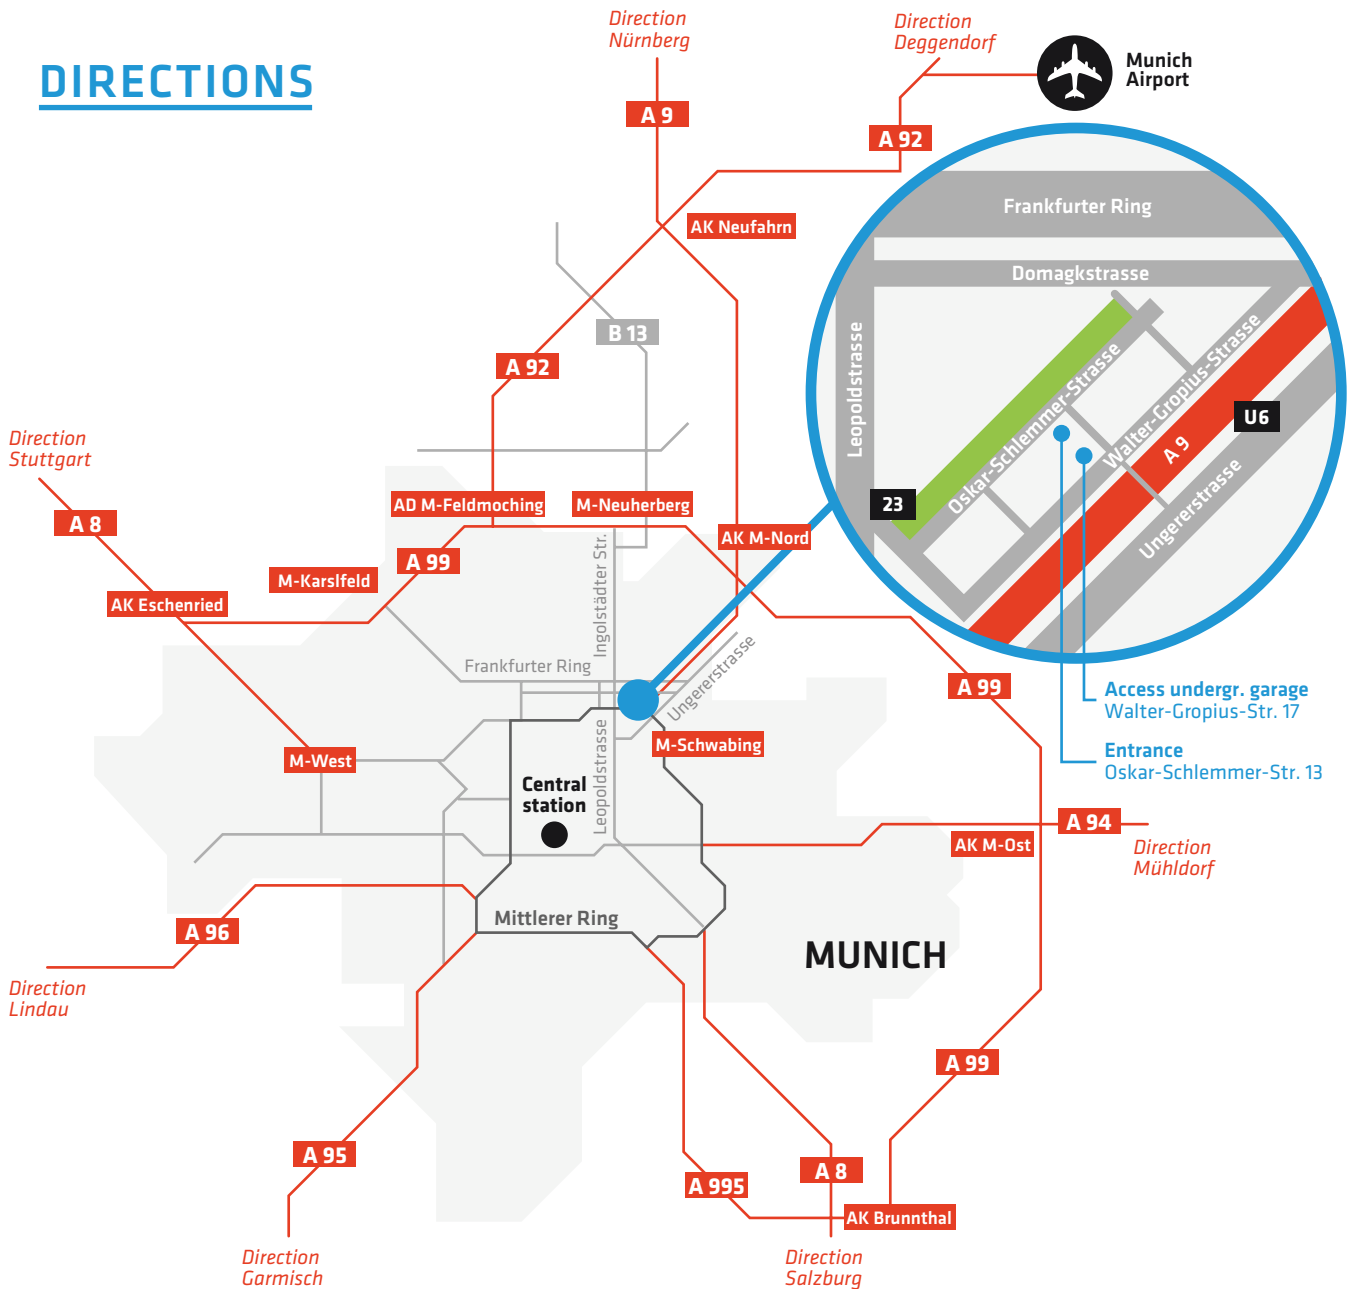

Oskar-Schlemmer-Strasse 13 · D-80807 Munich
TELEPHONE +49 89 2000 413 0 · FAX +49 89 2000 413 99
ruetz-system-solutions.com · info@ruetz-system-solutions.com

DIRECTIONS

Public Transport Take the **tube U6** and leave at stop **Alte Heide** (10 min walk)

Leave tube station via exit Dietersheimer Straße. Pass by *Deutsche Bank* and move right into Echinger Straße. At the end of the street, take the pedestrian bridge crossing the highway, which leads you directly to backside of our office building at Walter Gropius Straße 17. Our office entrance is located at Oskar-Schlemmer-Straße 13.

Alternative Take the **tram line 23** and leave at stop **Annie-Albers-Straße** (8 min walk).

Follow Lilly-Reich-Straße up to Lyonel-Feininger-Straße, than move left and turn right directly ahead of *IBIS Hotel*. Pass lawn area which leads you to Oskar-Schlemmer-Straße 13.

The Lufthansa Express Bus is a convenient way to reach us from Munich Airport or downtown (12 min walk).

Leave at stop **Nordfriedhof** and pass Ungererstraße. Walk the right sidewalk of *Mittlerer Ring* straight forward. After the underpass move right into Walter-Gropius-Straße. Then turn left at Hannes-Meyer-Straße and right into Oskar-Schlemmer-Straße.

If you arrive by car, you can use our **underground garage at Walter-Gropius-Str. 17** – just press button left of bar to contact reception. Parking lots for visitors are located on the right hand side labeled with RUETZ SYSTEM SOLUTIONS.