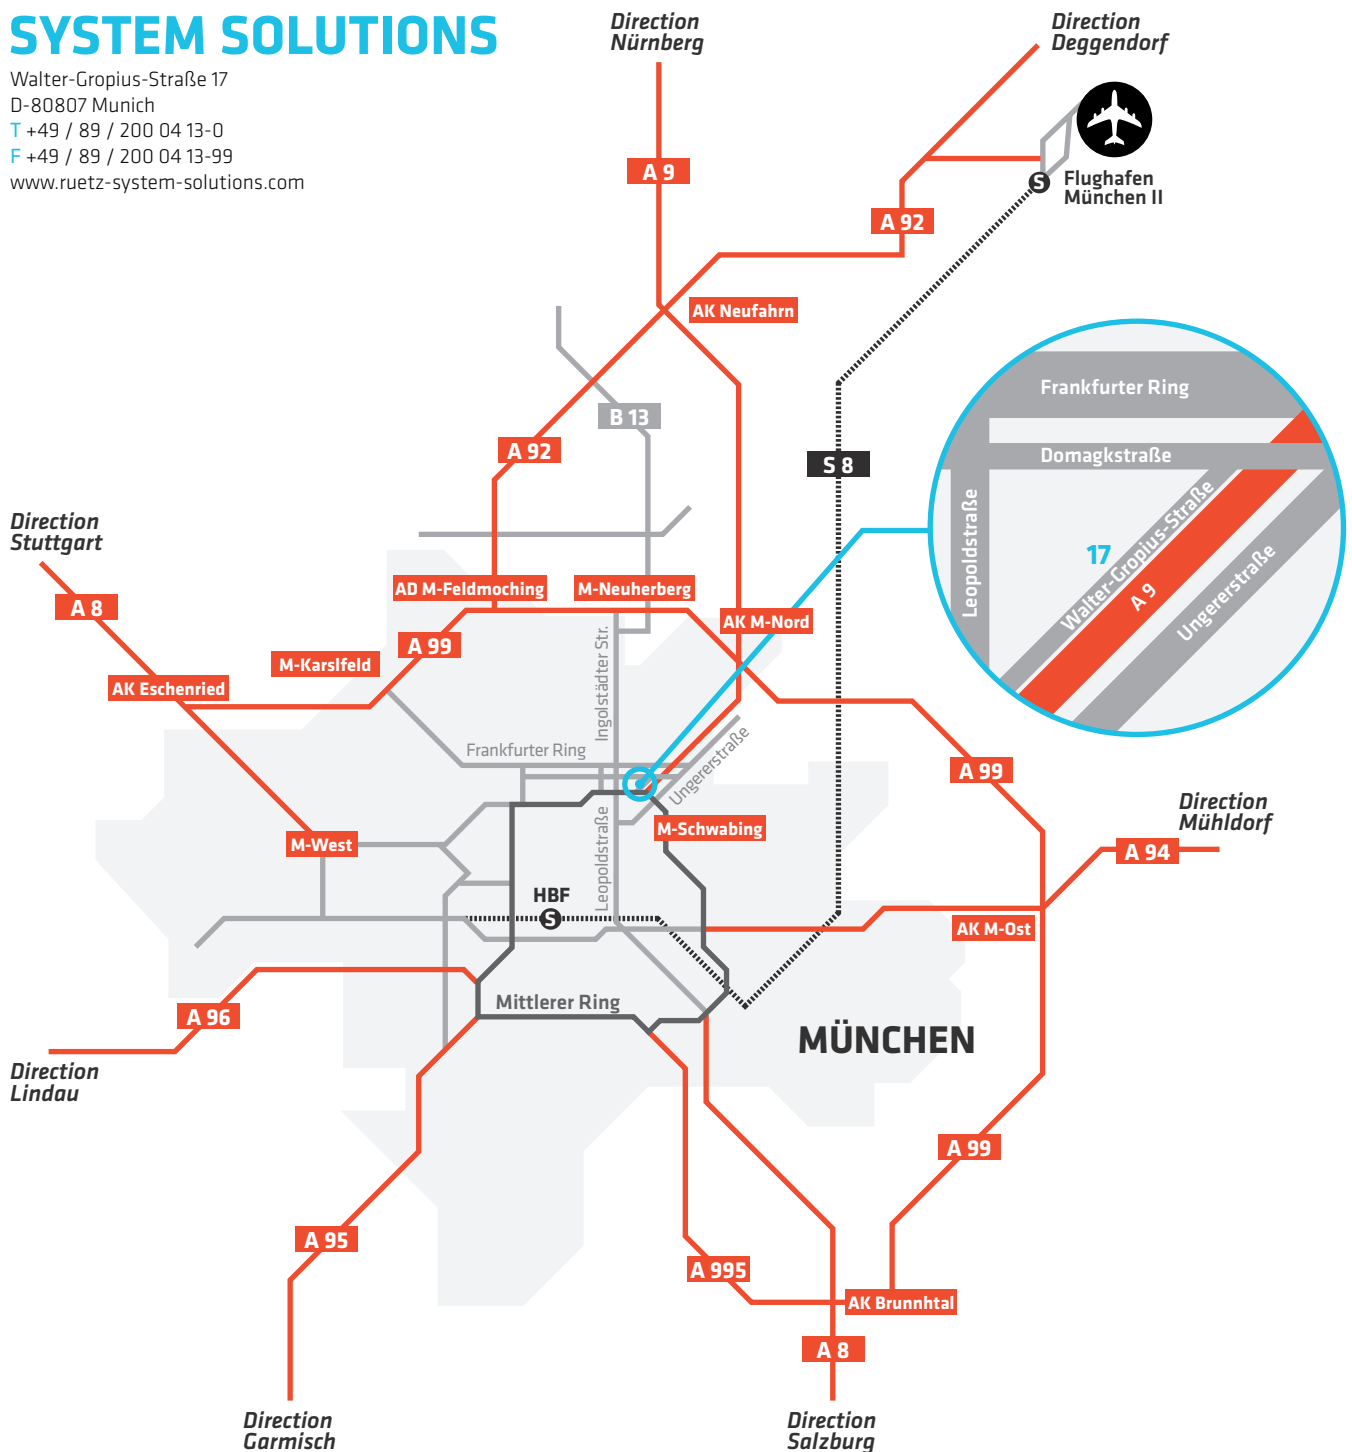

RUETZ SYSTEM SOLUTIONS

Walter-Gropius-Straße 17
D-80807 Munich
T +49 / 89 / 200 04 13-0
F +49 / 89 / 200 04 13-99
www.ruetz-system-solutions.com

- Coming from the City** Ludwigstraße, Leopold- or Ungererstraße
- Coming from the autobahn** Autobahnring 99, Exit NEUHERBERG
- Coming from Messe München** via A99 East to autobahn crossing München Nord, direction München to the turnoff Frankfurter Ring
- Coming from the Airport MUC** Autobahn Deggendorf A94, then autobahn A9, direction München to the turnoff Frankfurter Ring
- Coming from Hauptbahnhof** via Belgrad- or Leopoldstraße
- By public transport from Main Station** (ca. 30 min.) Subway U2 (direction Feldmoching) to Scheidplatz, change to BUS 141 (direction Dülferstraße) to Freiligrathstraße, then change to BUS 123 (direction Alfred-Arndt-Straße) get off at bus stop Hannes-Meyer-Straße / **From Münchner Freiheit** (ca. 15 min.) BUS 123 (direction Alfred-Arndt-Straße) get off at bus stop Hannes-Meyer-Straße

ab
ger
123
Mü
le h