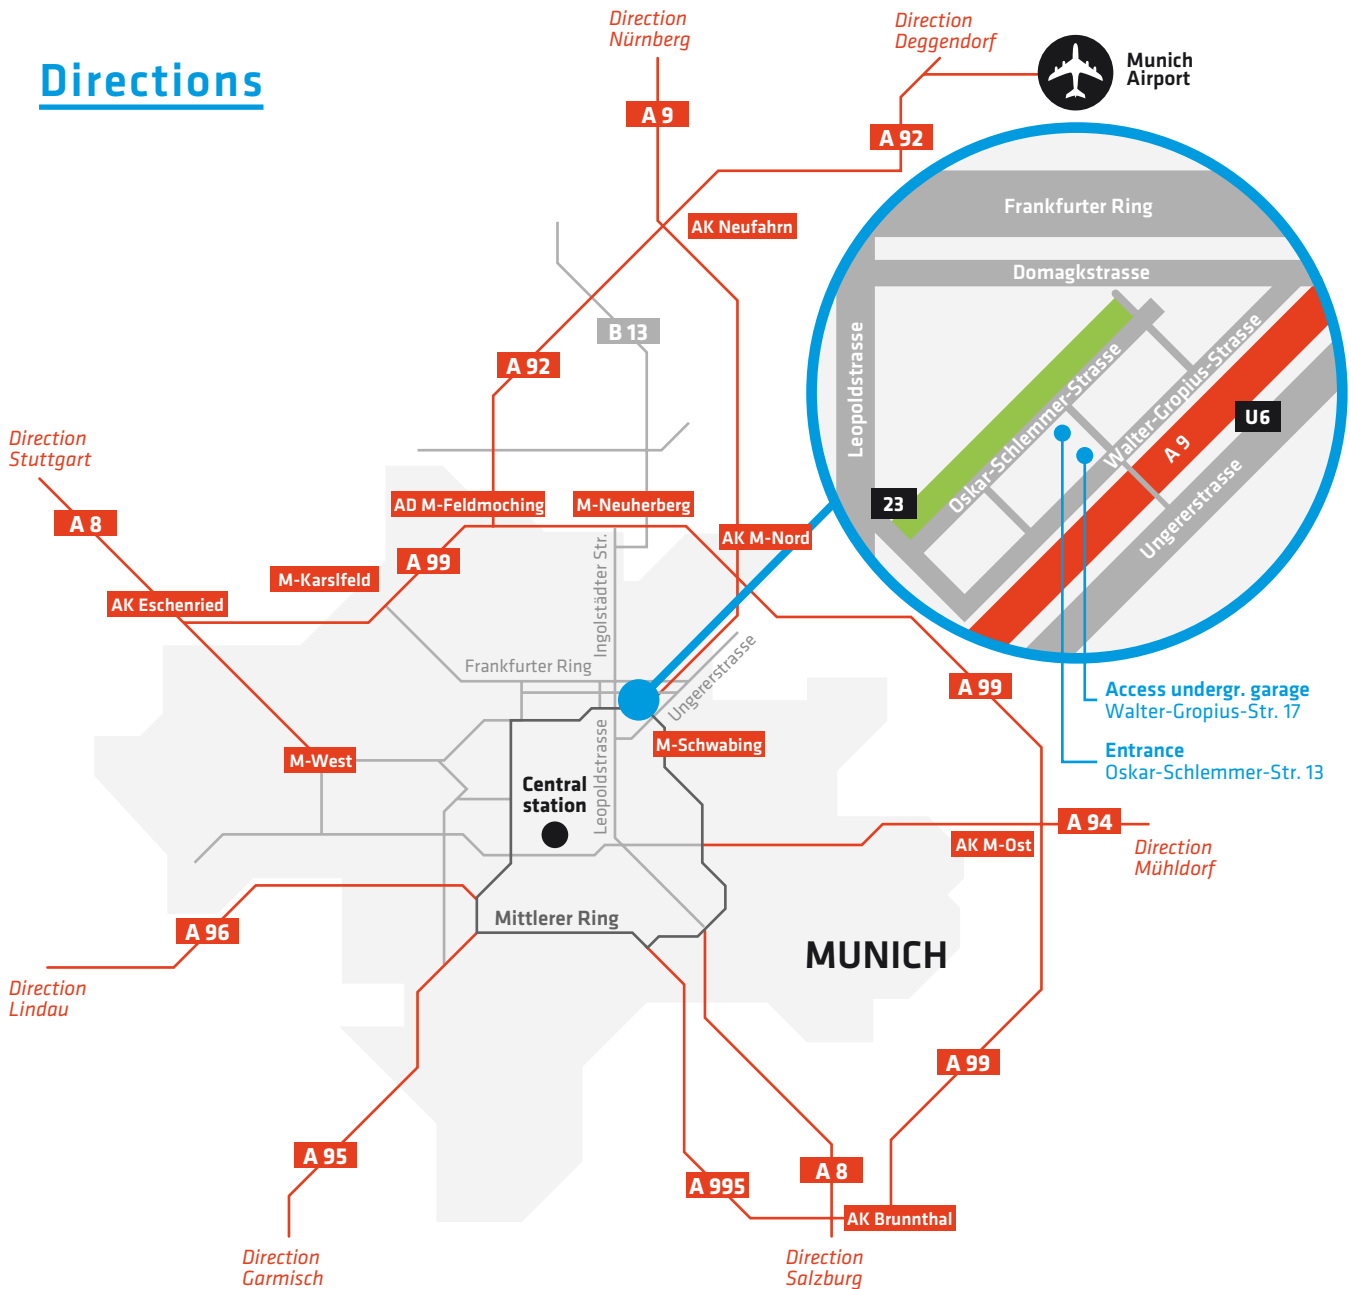

Oskar-Schlemmer-Strasse 13 · D-80807 Munich
TELEPHONE +49 89 2000 413 0 · FAX +49 89 2000 413 99
ruetz-system-solutions.com · info@ruetz-system-solutions.com

Directions

Public Transport Take the **tube U6** and leave at stop **Alte Heide** (10 min walk)

Leave tube station via exit Dietersheimer Straße. Move right into Echinger Straße. At the end of the street, take the pedestrian bridge crossing the highway, which leads you directly to backside of our office building at Walter-Gropius-Straße 17. Our office entrance is located at Oskar-Schlemmer-Straße 13.

Alternative Take the **tram line 23** and leave at stop **Annie-Albers-Straße** (8 min walk).

Follow Lilly-Reich-Straße up to Lyonel-Feininger-Straße, than move left and turn right directly ahead of *IBIS Hotel*. Pass lawn area which leads you to Oskar-Schlemmer-Straße 13.

The Lufthansa Express Bus is a convenient way to reach us from Munich Airport or downtown (12 min walk).

Leave at stop **Nordfriedhof** and pass Ungererstraße. Walk the right sidewalk of *Mittlerer Ring* straight forward. After the underpass move right into Walter-Gropius-Straße. Then turn left at Hannes-Meyer-Straße and right into Oskar-Schlemmer-Straße.

If you arrive by car, you can use our **underground garage at Walter-Gropius-Str. 17** – just press button left of bar to contact reception. Parking lots for visitors are located on the right hand side labeled with RUETZ SYSTEM SOLUTIONS.